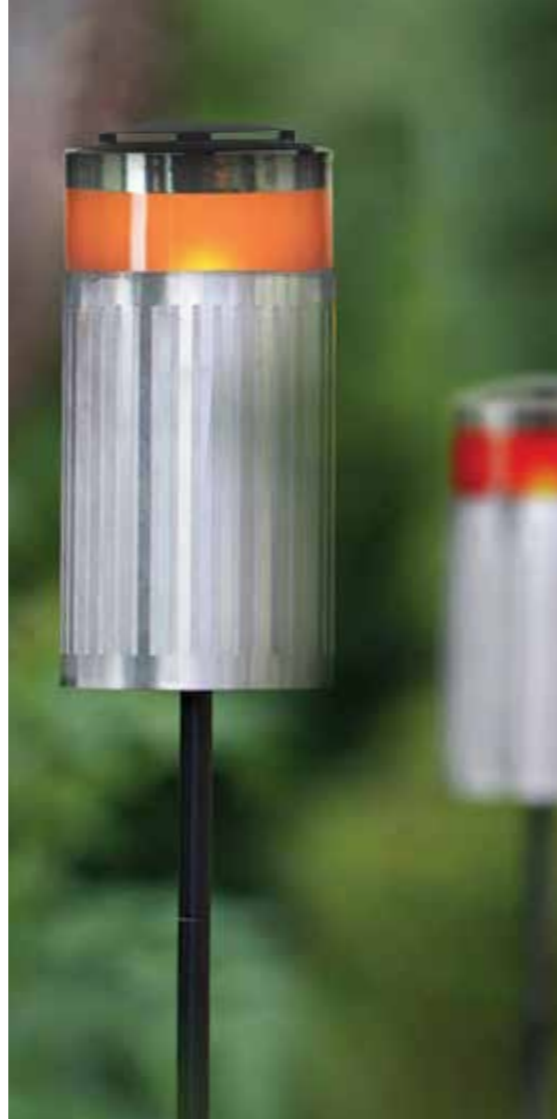

EasyLight Stand
74521
*Complete unit shown with Red Shade & Windproof Lid

PARAFFIN OIL

Lumea Lamp Oil is clear and clean burning, suitable for use in most oil lamps, lanterns or torches.

Lumea Paraffin Lamp Oil is the UK's most competitively priced quality lamp oil and is a best seller. Lumea lamp oil is a clear oil that is highly refined and burns without sooting and with low odour.

Problems with bugs and insects? Try Lumea Citronella scented Lamp Oil to help repel insects. Suitable for use outside only.