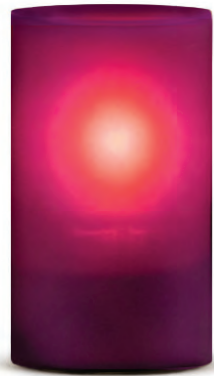

Large Red
74226

Large Frosted White
74225

Large Clear
74224

LARGE MIRAGE

Solid ribbed glass
130 x 90 mm

Small Red
74165

Small Frosted White
74164

Small Clear
74163

SMALL MIRAGE

Solid ribbed glass
100 x 75 mm

Red
74499

Frosted White
74162

Violet
74500

FROSTY
Solid frosted glass
130 x 75 mm

Red
74187

Frosted White
74188